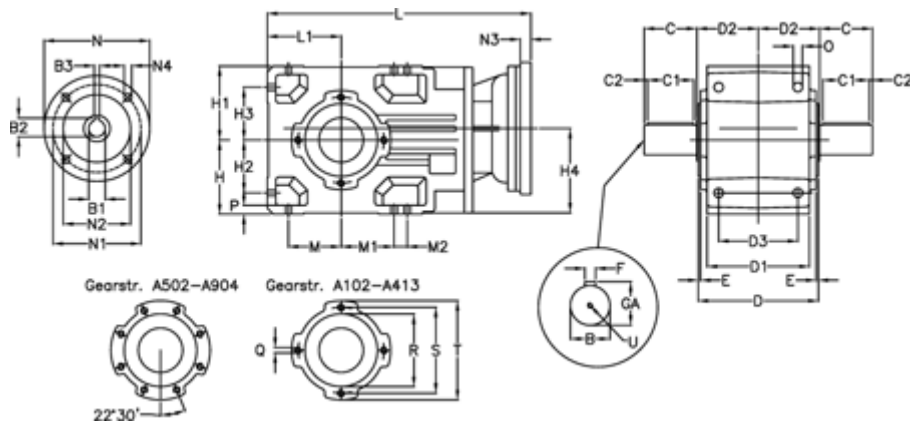

Article number: 29600205372220  
 Description: Bevel helical gearbox  
 A202UD-53,7-P63B5

## Measures

B = 30	D1 = 110	H1 = 80	M2 = 0	Q = M8x15
B1 = 11	D2 = 73	H2 = 60.0	N = 140	R = 95
B2 = 12.8	D3 = 90	H3 = 60.0	N1 = 115	S = 115
B3 = 4	Description = A202UD-xx-P63 B5	H4 = 93.0	N2 = 95	T = 140
C = 60	E = 3.0	L = 306.0	N3 = 0	U = M10x22
C1 = 50	F = 10	L1 = 80	N4 = M8x19	
C2 = 5.0	GA = 33.0	M = 60.0	O = 9.5	
D = 136	H = 80	M1 = 60.0	P = 9	